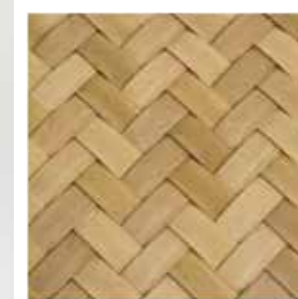

VIROsurface™

eco-friendly wall coverings

テクスチャバリエーション

※ 0001-0010は、現在在庫なし。最低注文量は500㎡から承ります。