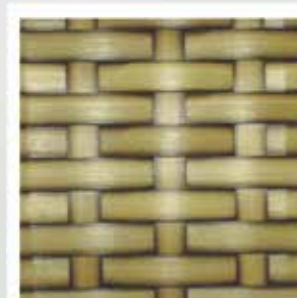

VIROsurface™

eco-friendly wall coverings

テクスチャバリエーション

※ 0001-0010は、現在在庫なし。最低注文量は500㎡から承ります。